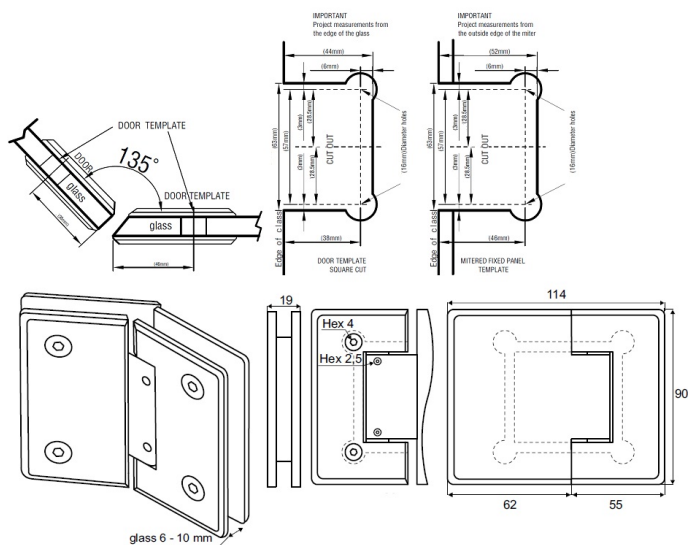

## Description:

Shower Hinge "CPH", 135DG, SS-Look, Glass/Glass, 6-10mm Glass Thickness, W/Angle Adjustment Function & 25DG Return, Function, Brass Material, Chamfered Edges

## Item number:

15.23.808-0

Units	Box	Carton	HS Code	Barcode
Pcs.	1	10	8302100090	
				5704866059749